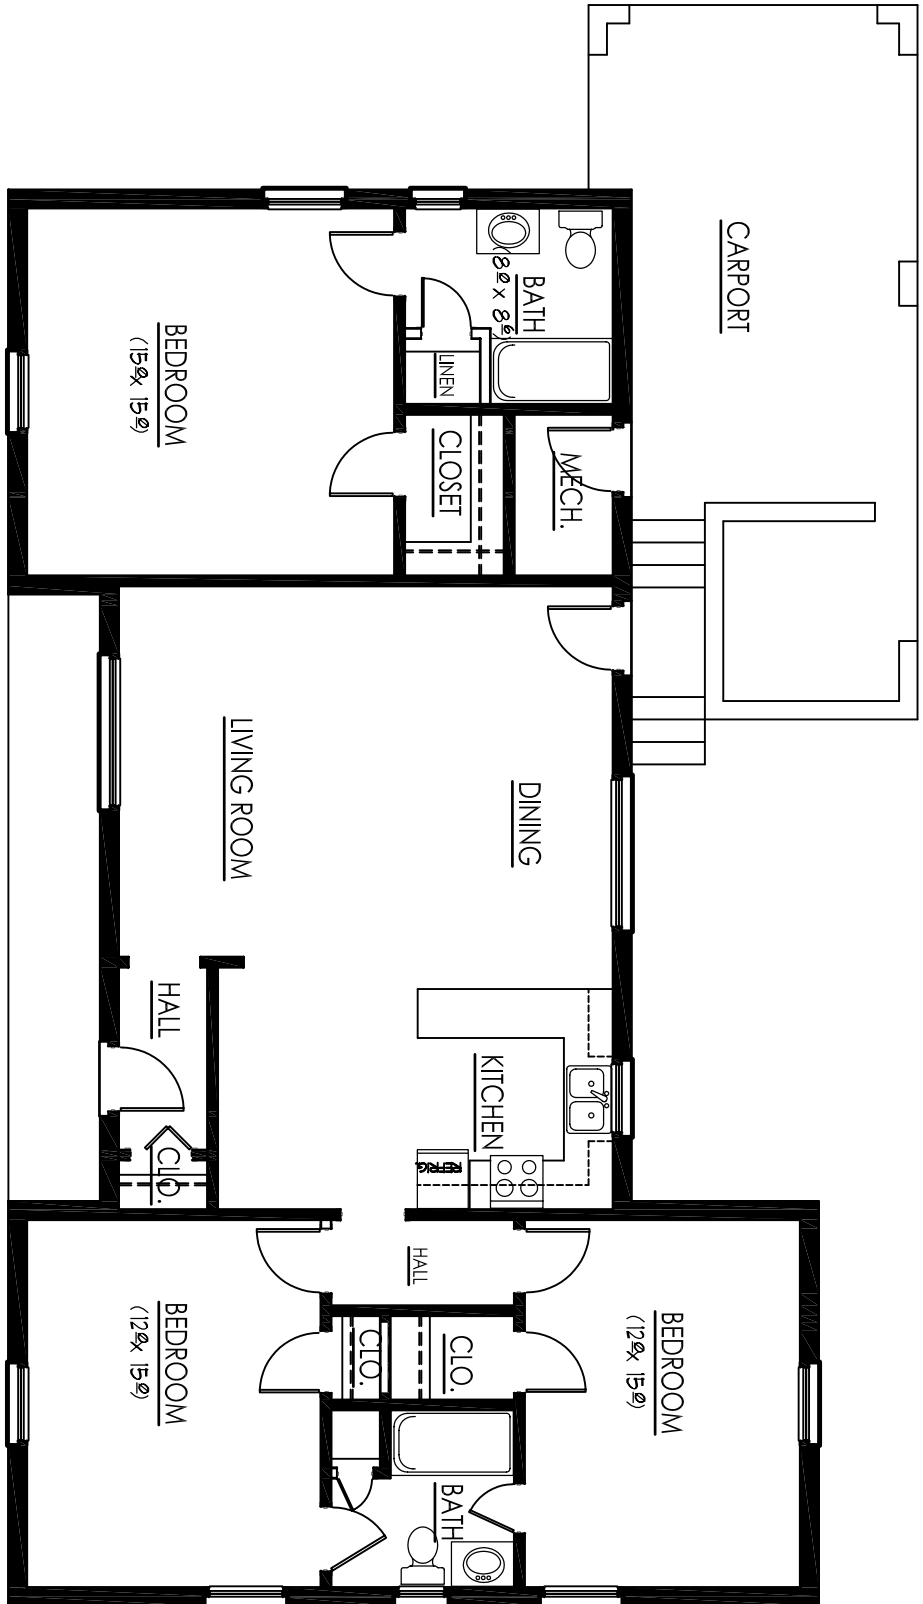

## THE SUMMERVILLE COMMUNITY

FLOOR PLAN  
INDEPENDENT LIVING  
THREE BEDROOM COTTAGE  
(Heated Area - Approximately 800 S.f.)