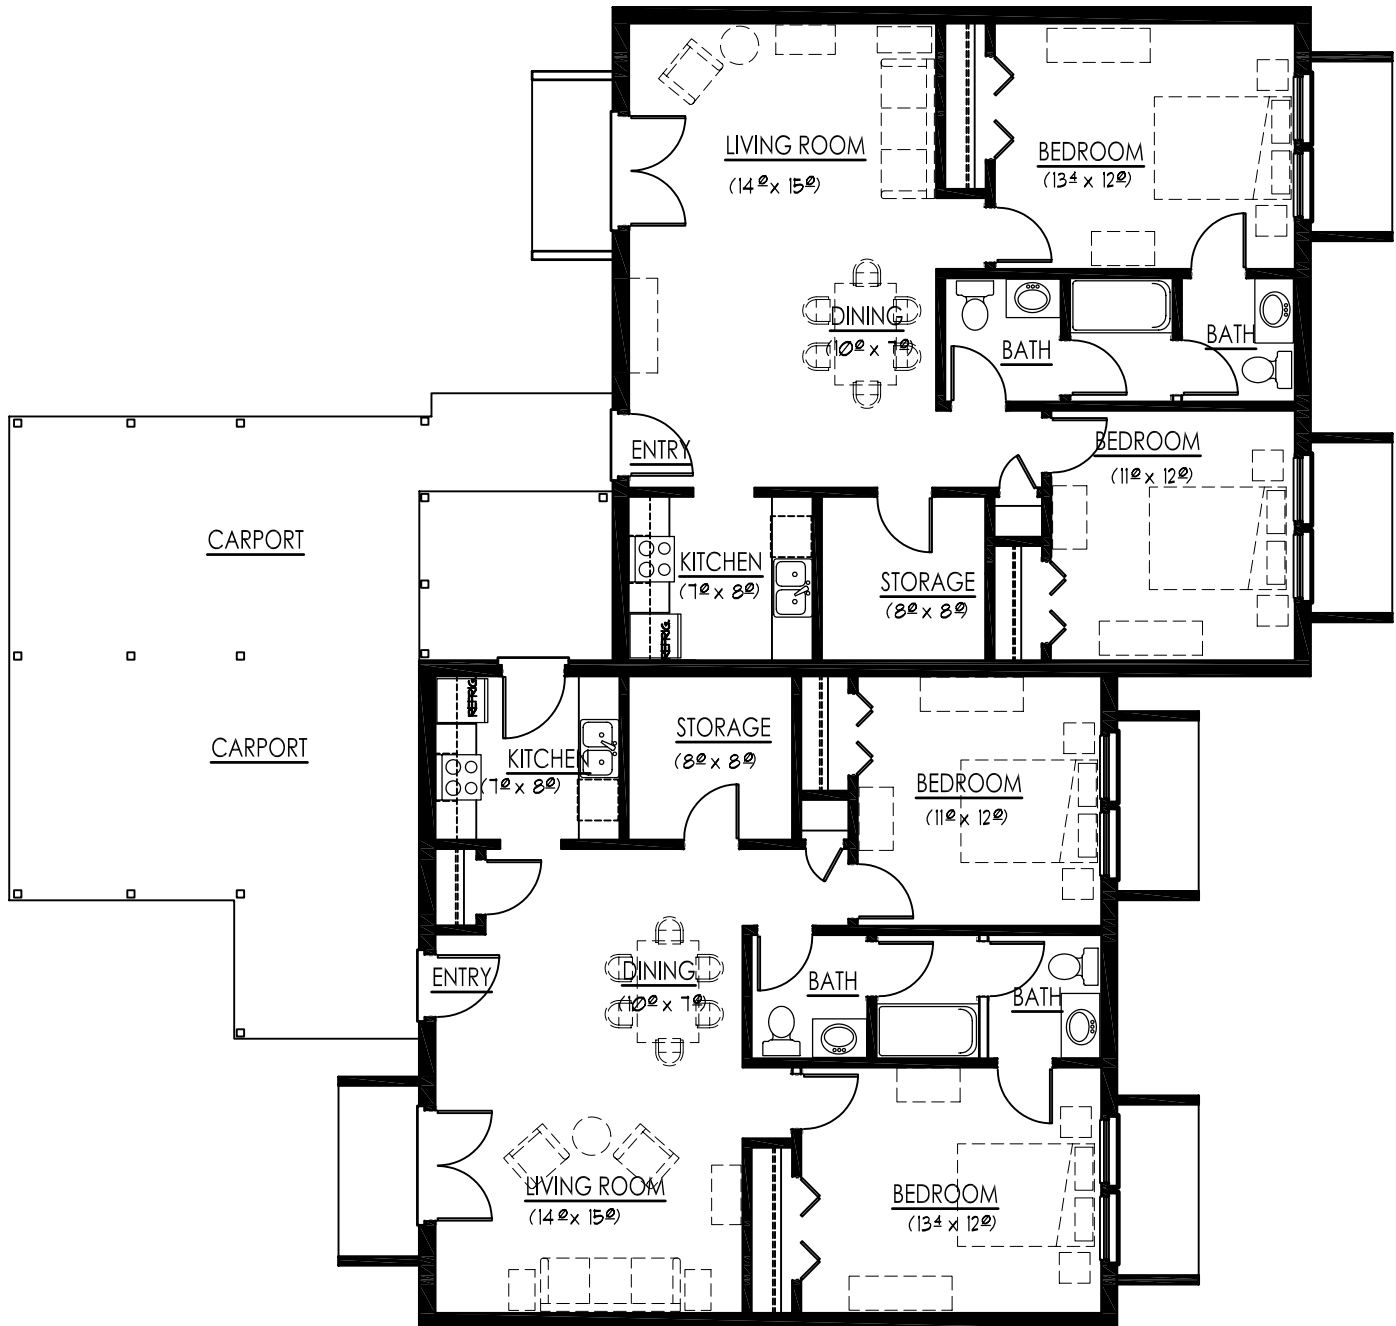

## THE SUMMERVILLE COMMUNITY

**FLOOR PLAN**  
**INDEPENDENT LIVING**  
**TWO BEDROOM COTTAGE CLUSTER**  
(Heated Area - Approximately 1010 S.f. - EA)