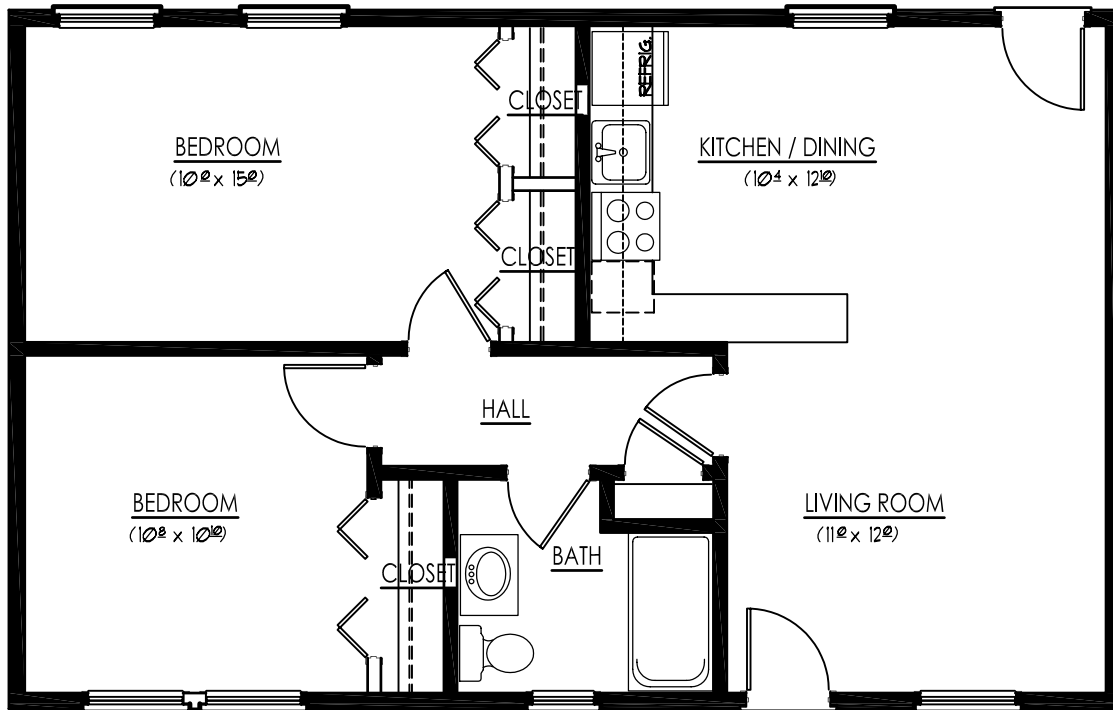

Presbyterian Communities of South Carolina
THE SUMMERVILLE COMMUNITY

FLOOR PLAN
INDEPENDENT LIVING
TWO BEDROOM APARTMENT
(Heated Area - Approximately 800 S.f.)