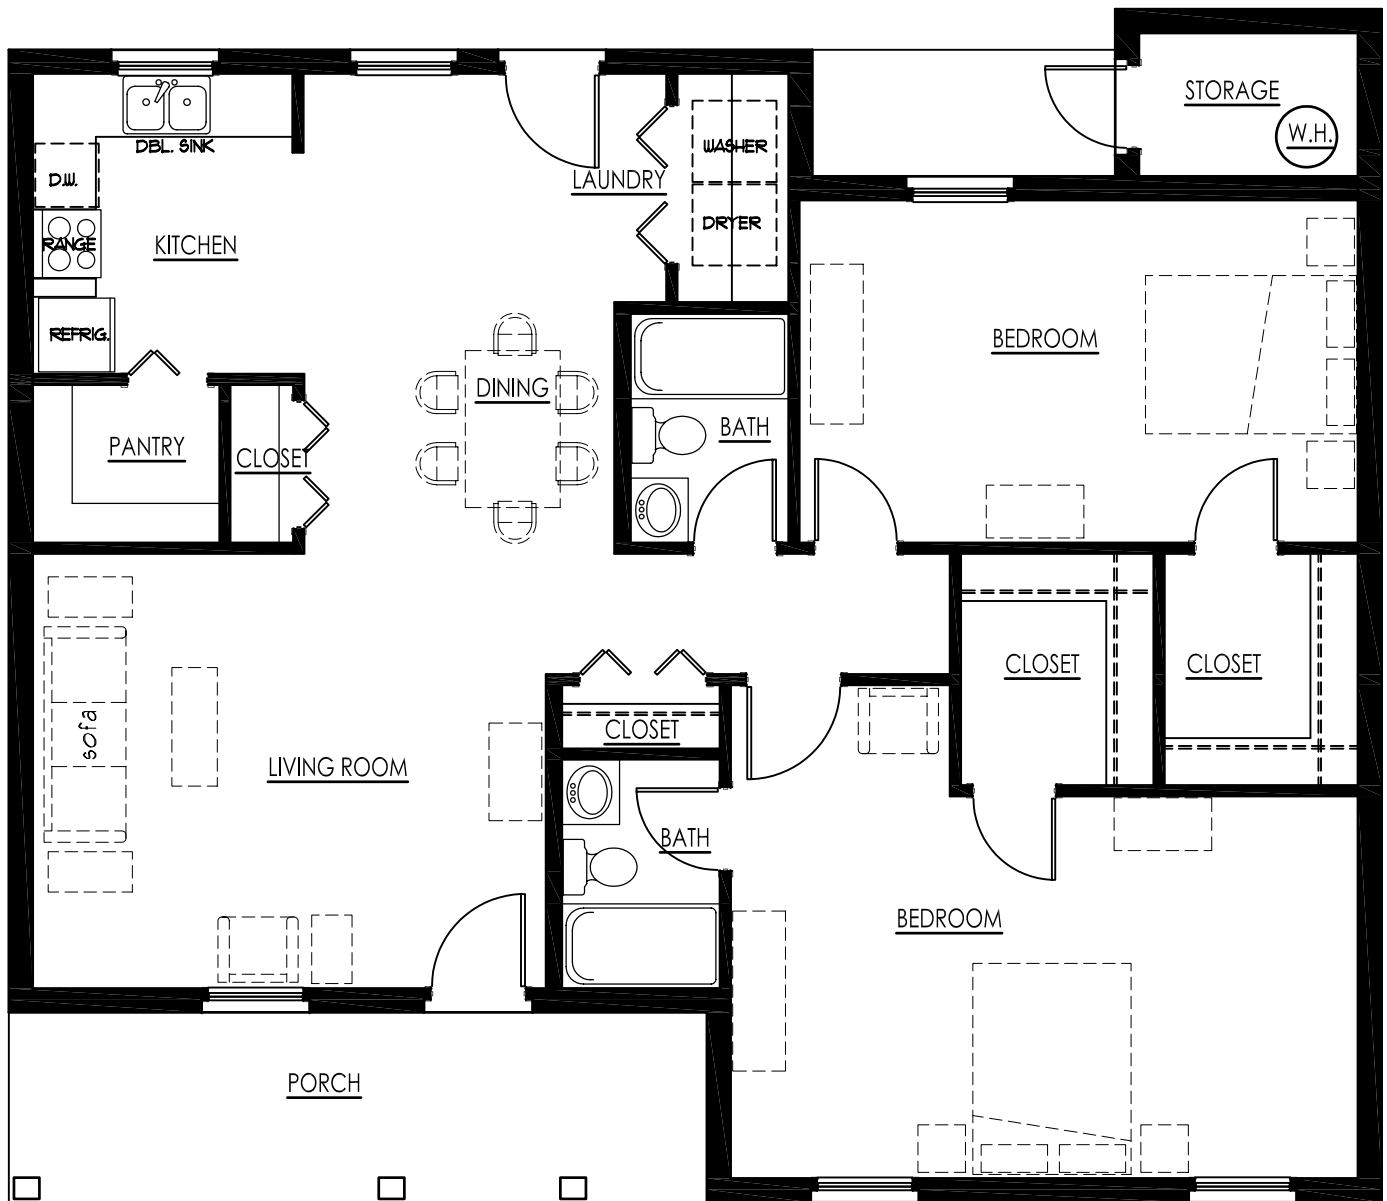

Presbyterian Communities of South Carolina

THE FLORENCE RETIREMENT COMMUNITY

FLOOR PLAN
TWO BEDROOM HOME
(Heated Area - Approximately 1,012 S.f.)