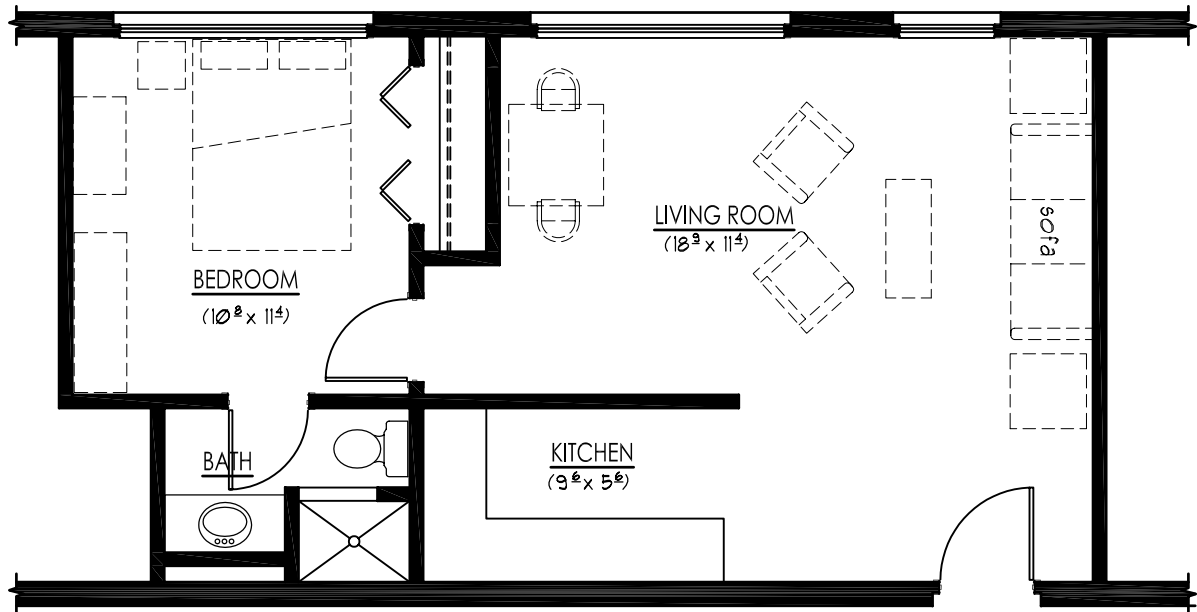

Presbyterian Communities of South Carolina

THE FLORENCE RETIREMENT COMMUNITY

FLOOR PLAN
ONE BEDROOM EFFICIENCY APARTMENT
(Heated Area - Approximately 504 S.f.)