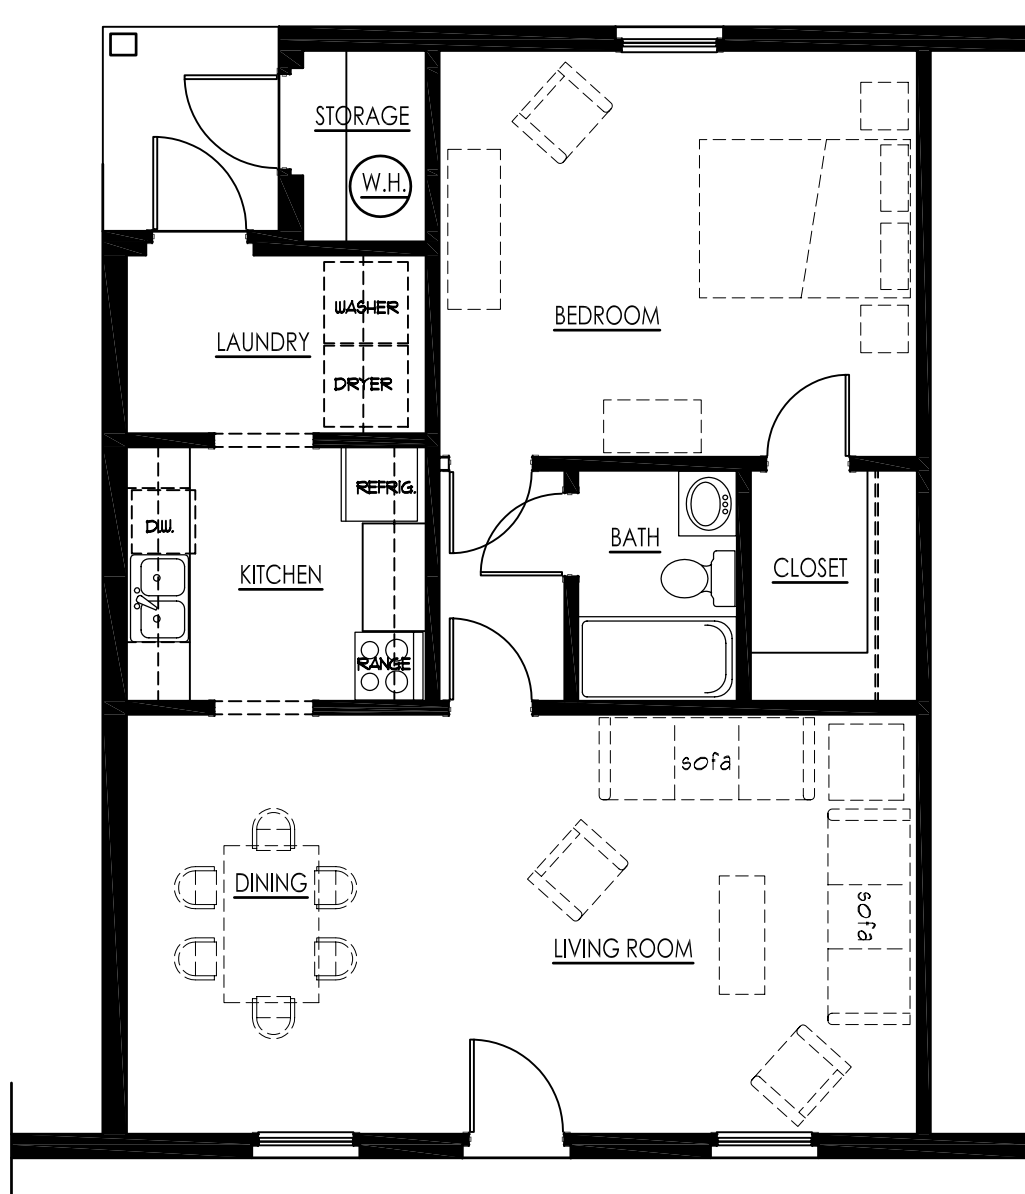

## THE FLORENCE RETIREMENT COMMUNITY

FLOOR PLAN  
ONE BEDROOM HOME  
(Heated Area - Approximately 680 S.f.)