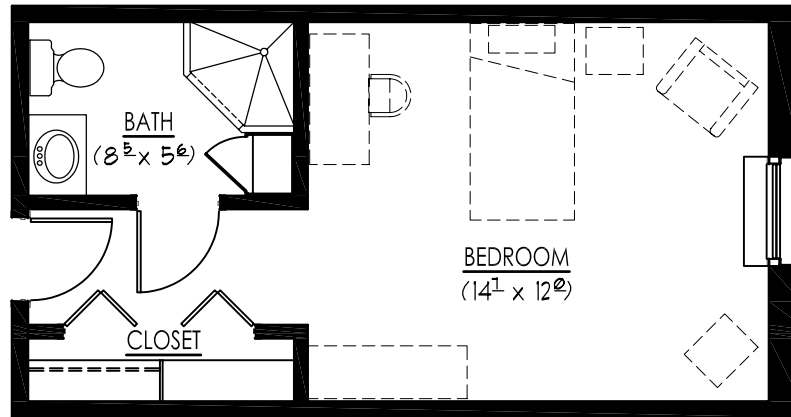

## THE COLUMBIA COMMUNITY

---

FLOOR PLAN  
RESIDENTIAL / ASSISTED LIVING  
SINGLE ROOM  
(Heated Area - Approximately 230 S.f.)