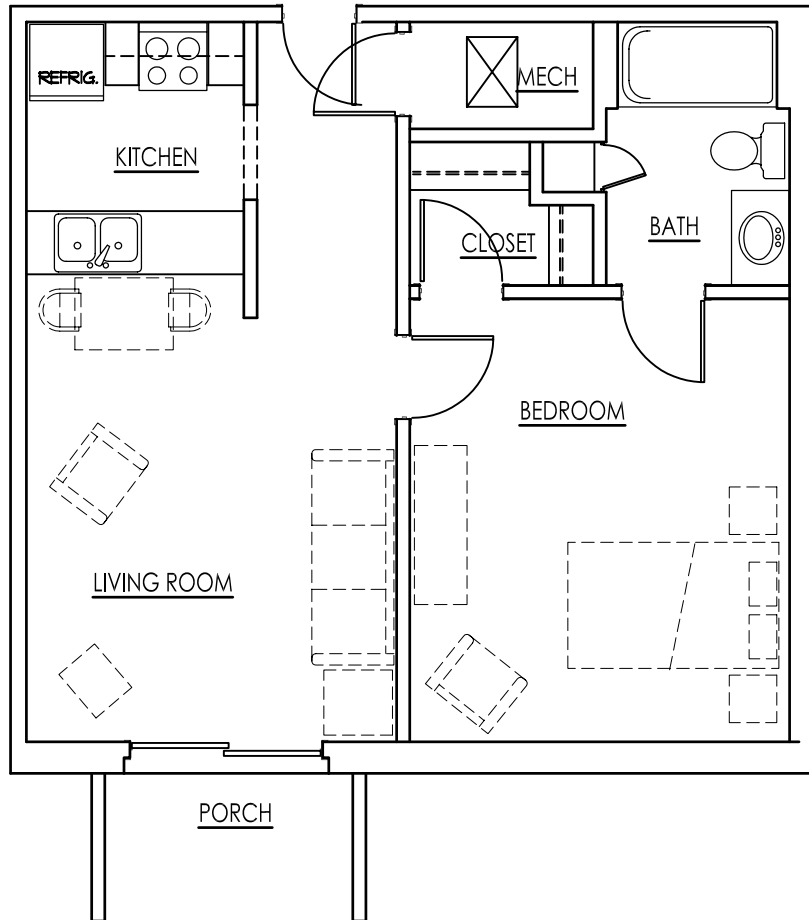

Presbyterian Communities of South Carolina

THE COLUMBIA COMMUNITY

FLOOR PLAN
INDEPENDENT LIVING
STUDIO APARTMENT
(Heated Area - Approximately 435 S.f.)