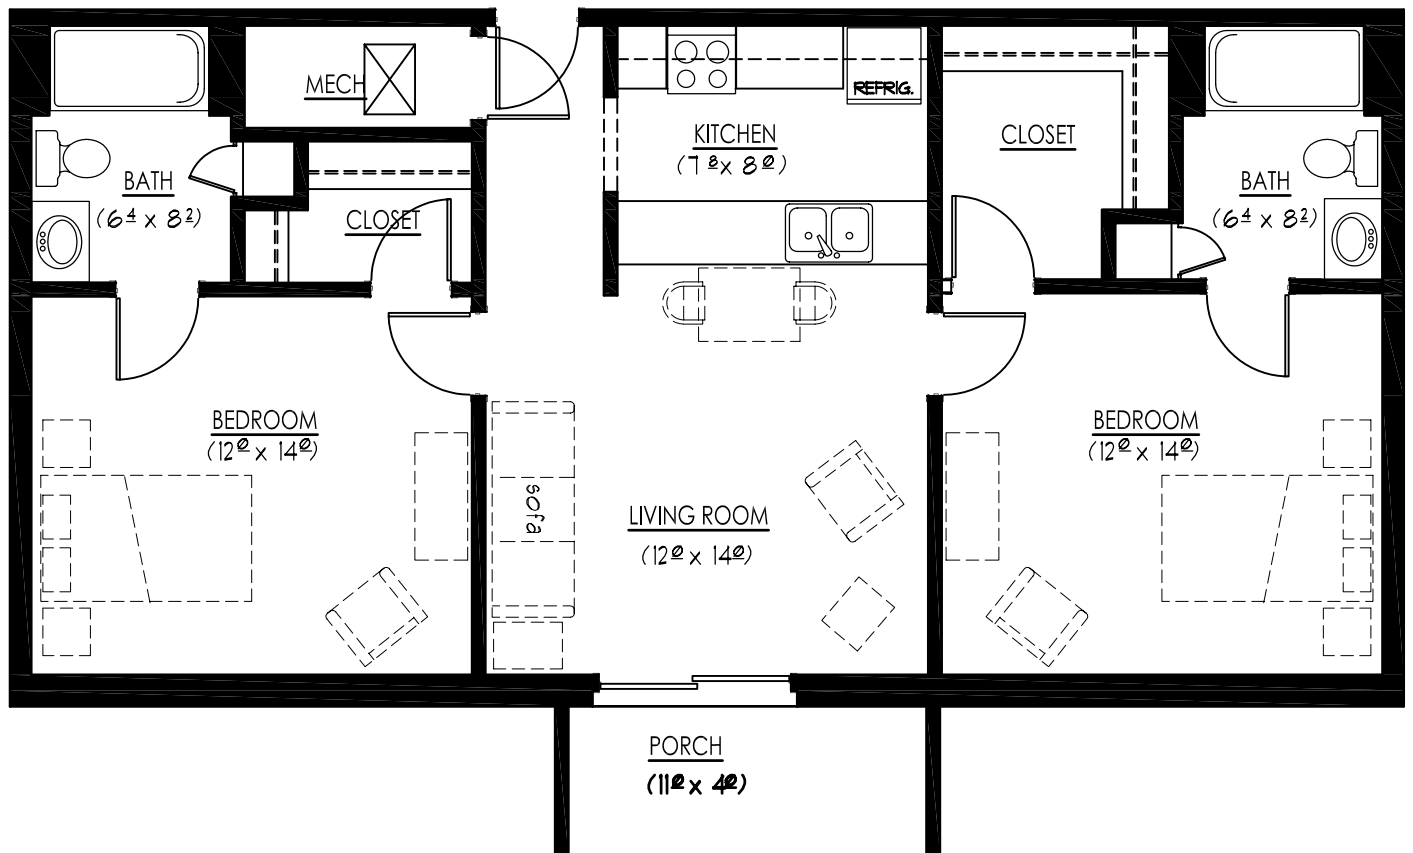

Presbyterian Communities of South Carolina

THE COLUMBIA COMMUNITY

FLOOR PLAN
INDEPENDENT LIVING
TWO BEDROOM APARTMENT
(Heated Area - Approximately 800 S.f.)